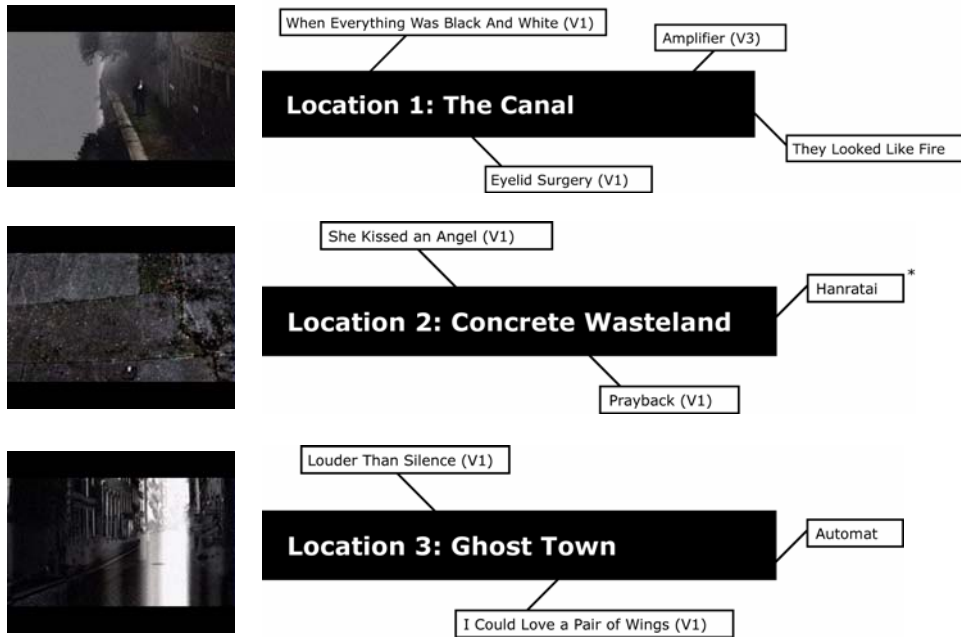

LOCATIONS (locked)

LOCATIONS (unlocked)

LEGEND
 * audio only
 ** [angle] switches videos
 *** random video selection
 **** random video edit