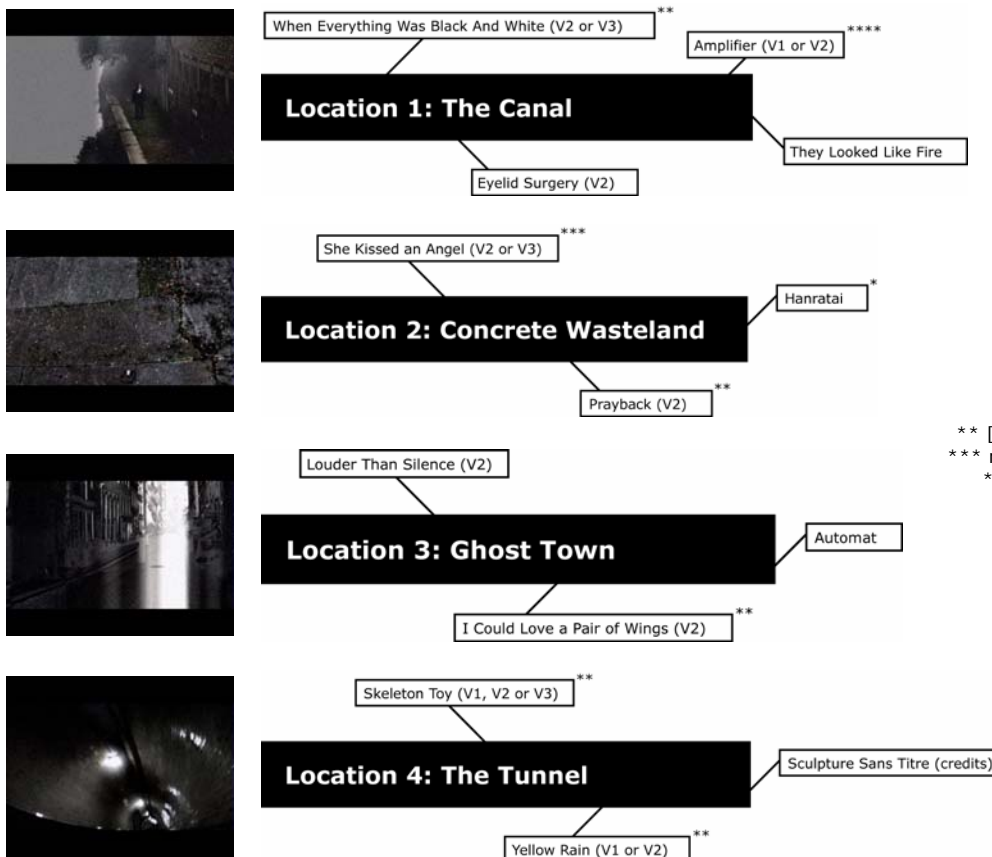

LOCATIONS (locked)

LOCATIONS (unlocked)

LEGEND
 * audio only
 ** [angle] switches videos
 *** random video selection
 **** random video edit